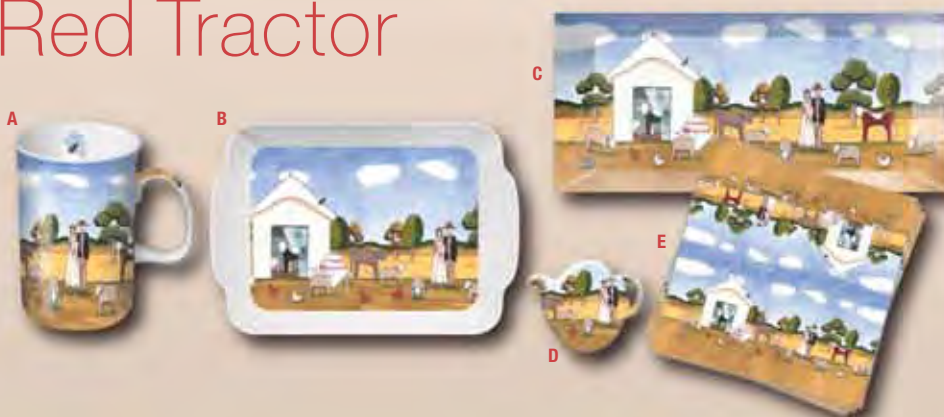

Red Tractor

BUSH WEDDING

A	Fine Bone China Mug	16090
B	Scatter Tray	89478
C	Sandwich Tray	89481
D	Tea Bag Holder	90187
E	Napkin	66023

Natalie Jane Parker