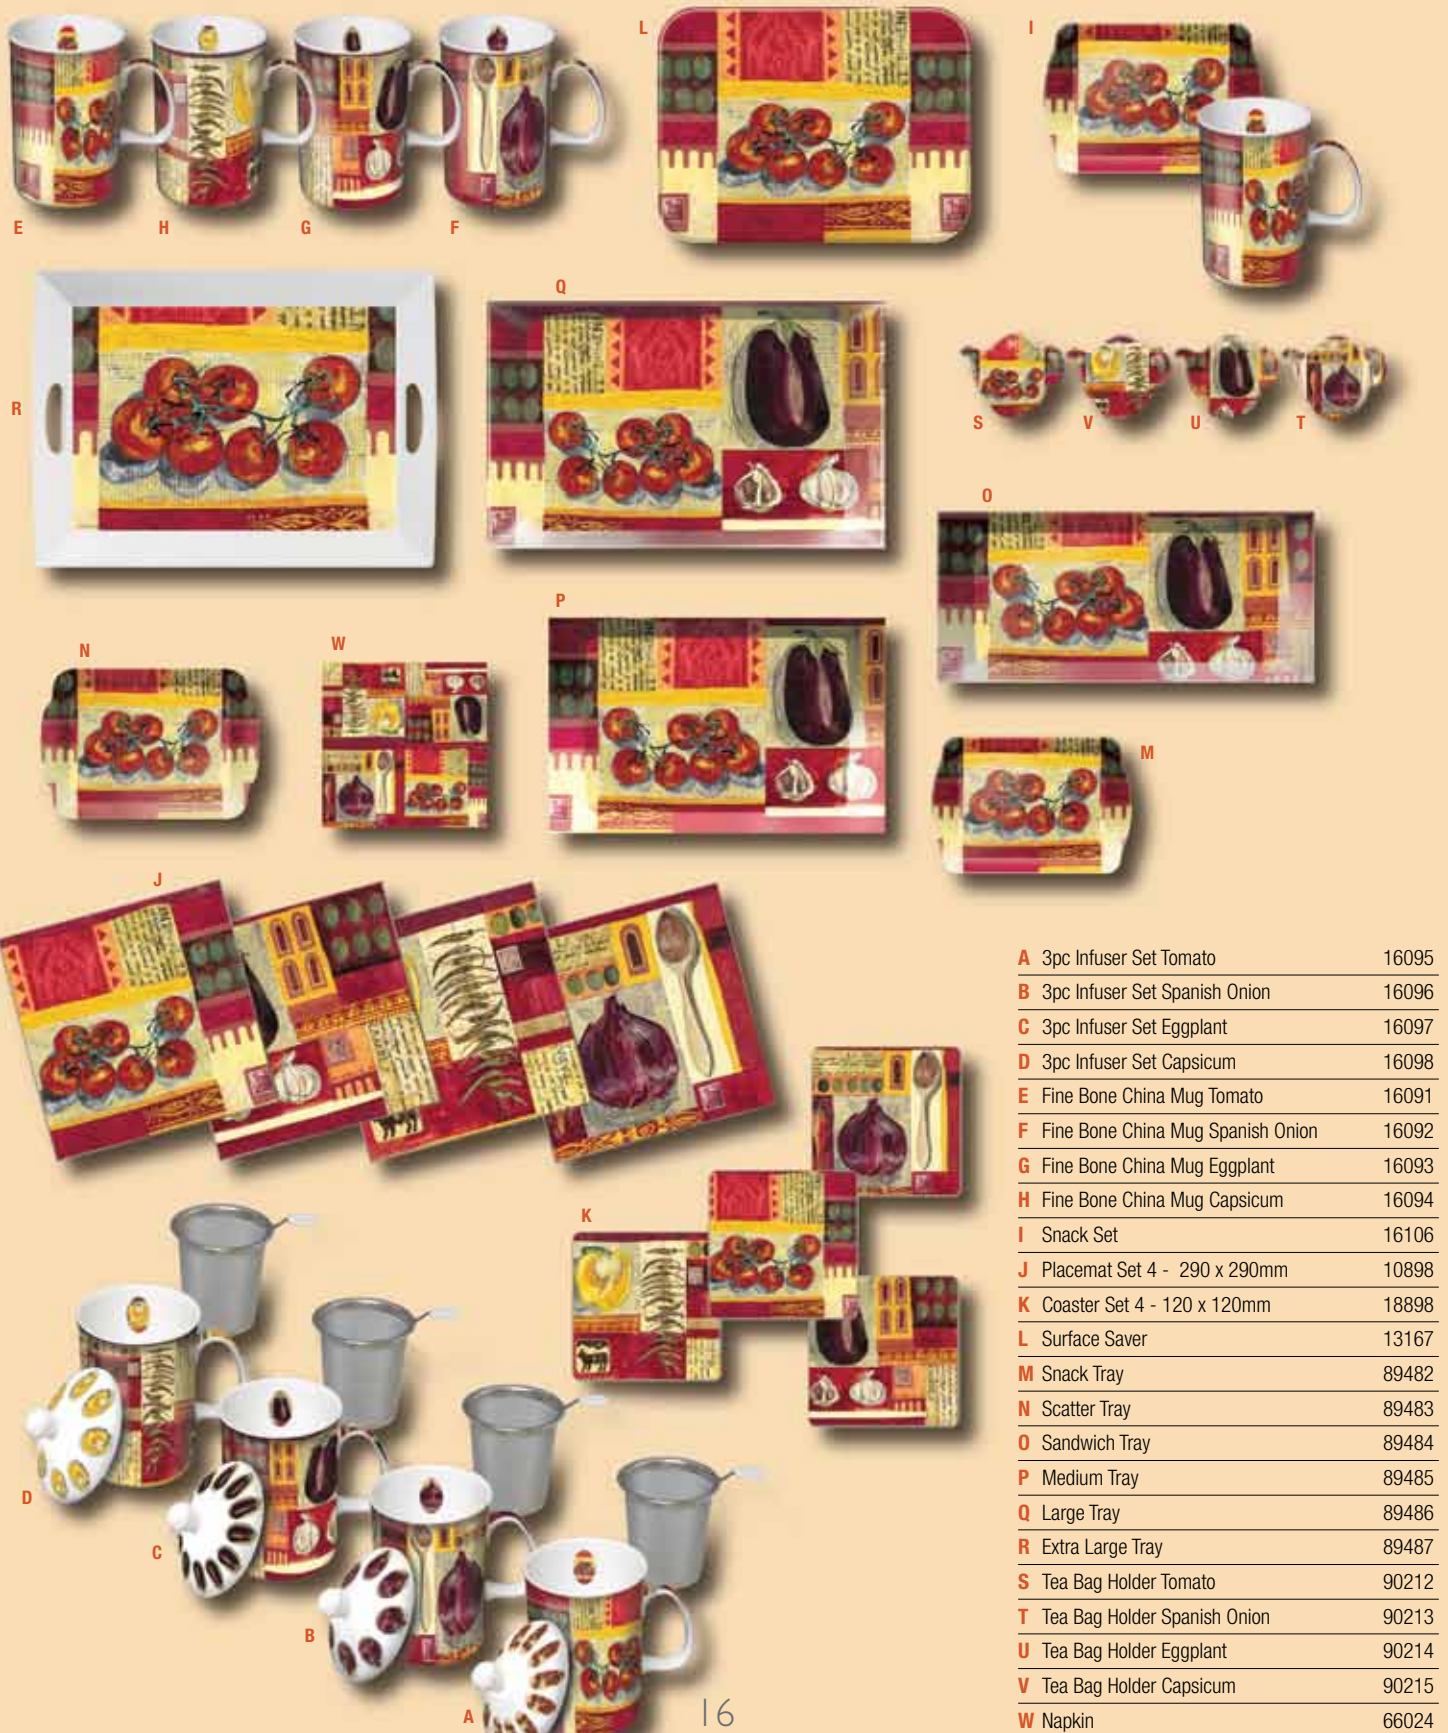

Latin Kitchen

A	3pc Infuser Set Tomato	16095
B	3pc Infuser Set Spanish Onion	16096
C	3pc Infuser Set Eggplant	16097
D	3pc Infuser Set Capsicum	16098
E	Fine Bone China Mug Tomato	16091
F	Fine Bone China Mug Spanish Onion	16092
G	Fine Bone China Mug Eggplant	16093
H	Fine Bone China Mug Capsicum	16094
I	Snack Set	16106
J	Placemat Set 4 - 290 x 290mm	10898
K	Coaster Set 4 - 120 x 120mm	18898
L	Surface Saver	13167
M	Snack Tray	89482
N	Scatter Tray	89483
O	Sandwich Tray	89484
P	Medium Tray	89485
Q	Large Tray	89486
R	Extra Large Tray	89487
S	Tea Bag Holder Tomato	90212
T	Tea Bag Holder Spanish Onion	90213
U	Tea Bag Holder Eggplant	90214
V	Tea Bag Holder Capsicum	90215
W	Napkin	66024